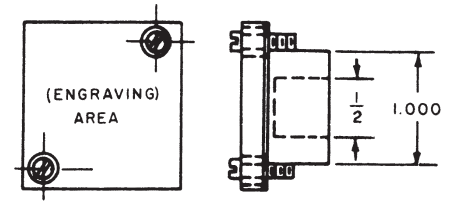

Lenses

LC 38 thru 45

 <p>LC 38 MIL-L-3661/52</p>	 <p>LC 39 MIL-L-3661/53</p>	 <p>LC 40 MIL-L-3661/54</p>
--	--	--

LC 41 thru 45

These panel mounted lenses are in accordance with MIL-L-3661/55 thru 59. Any engraving must be specified along with color since these lenses are specially engraved to your order.

LC 38 MIL-L-3661/52		LC 39 MIL-L-3661/53		LC 40 MIL-L-3661/54	
Color	P/N	Color	P/N	Color	P/N
Colorless	LC 38 CN1	Colorless	LC 39 CN1	Colorless	LC 40 CN3
Red	LC 38 RN1	Red	LC 39 ED1	Red	LC 40 EN3
White	LC 38 WT1	Blue	LC 39 BD1	White	LC 40 WT3
Blue	LC 38 BN1	Green	LC 39 GD1	Blue	LC 40 BN3
Green	LC 38 GN1	Yellow	LC 39 YD1	Green	LC 40 GN3
Yellow	LC 38 YN1			Yellow	LC 40 YN3
				Unfrosted	
				Colorless	LC 40 TN3
Material: Plexiglass		Material Glass		Material: Plastic	

MS 17140

Flush type indicator light lenses are available in various colors. Engraving must be specified.